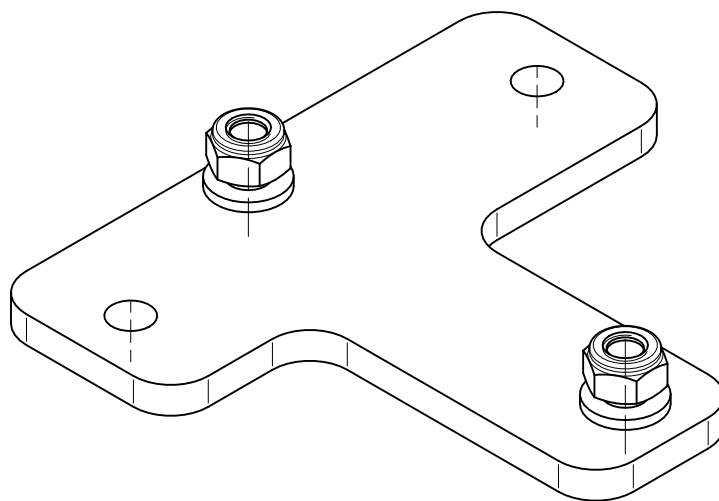

# EVE Audio Accessories

Adapter Plate SC204/205 for KM 24471 (König & Meyer 24471)

Part-No: 31401

EVE Audio GmbH  
Ernst-Augustin-Strasse 1a  
12489 Berlin  
Germany  
phone: +49 (0)30 67044180  
fax: +49 (0)30 67044180  
info@eve-audio.com  
www.eve-audio.com

Date: 14. January 2013  
Speaker and wall mounting adapter not included!

**Adapter Plate SC204/205 for KM 24471 (König & Meyer 24471)**  
**Part-No: 31401**

eve audio

EVE Audio GmbH  
 Ernst-Augustin-Strasse 1a  
 12489 Berlin  
 Germany  
 phone: +49 (0)30 67044180  
 fax: +49 (0)30 67044180  
 info@eve-audio.com  
 www.eve-audio.com