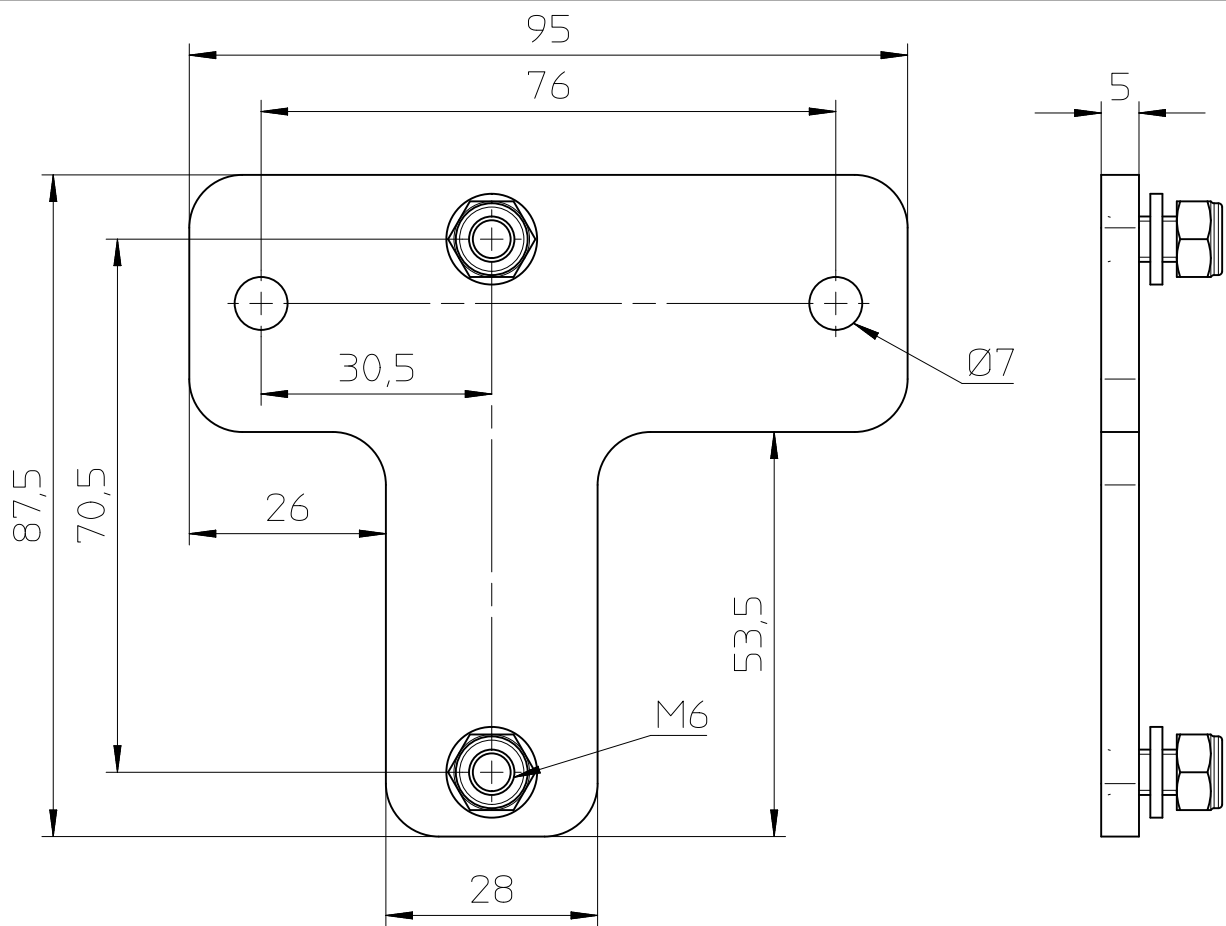

# EVE Audio Accessories

Adapter Plate SC204/205 for KM 24471 (König & Meyer 24471)

Part-No: 31401

EVE Audio GmbH  
Ernst-Augustin-Strasse 1a  
12489 Berlin  
Germany  
phone: +49 (0)30 67044180  
fax: +49 (0)30 67044180  
info@eve-audio.com  
www.eve-audio.com

Date: 14. January 2013  
Speaker and wall mounting adapter not included!

**Adapter Plate SC204/205 for KM 24471 (König & Meyer 24471)**  
**Part-No: 31401**

eve audio

EVE Audio GmbH  
 Ernst-Augustin-Strasse 1a  
 12489 Berlin  
 Germany  
 phone: +49 (0)30 67044180  
 fax: +49 (0)30 67044180  
 info@eve-audio.com  
 www.eve-audio.com